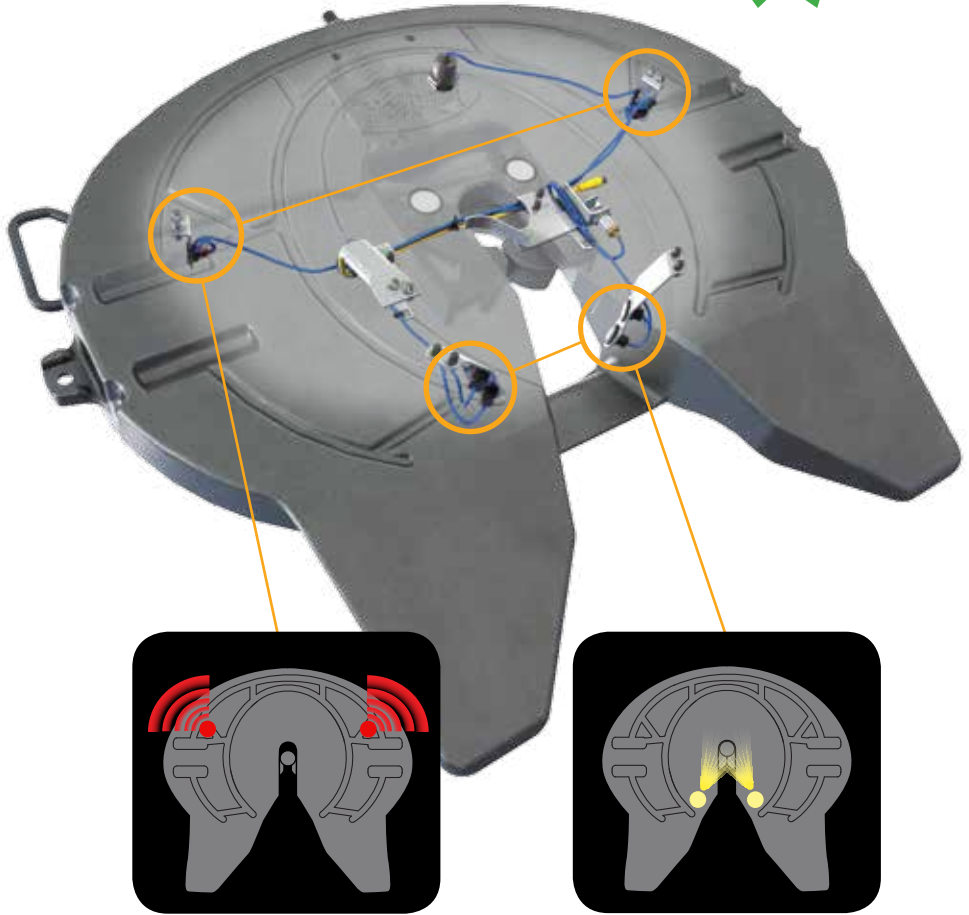

## Designed for Safety Minded Fleets

- A failed coupling attempt triggers flashing red warning lights, alerting drivers to hazards before they happen.
- A successful coupling turns on high-intensity inspection lamps in the fifth wheel throat, making lock inspection easier and more reliable.

*The HOLLAND ELI-te™ Fifth Wheel Coupling Assistant helps drivers GET IT RIGHT.*

**FAILED MODE**  
Red Flashing Warning Lights

**SUCCESS MODE**  
Bright Lock Inspection Lights

*Drivers no longer need to guess on the success of the couple. ELI-te™ prevents potential mistakes before they happen.*

*The HOLLAND  
ELI-te™  
Fifth Wheel  
Coupling  
Assistant  
helps drivers  
GET IT RIGHT!*

**SUCCESSFUL COUPLING** – A successful couple triggers high-intensity white LED lights, strategically aimed at the kingpin and lock for enhanced visibility during the inspection process, especially in poor weather and low-light conditions.

**Robust Electrical Components:** Sealed One-Piece Harness, Long Life LED Lights, Durable Sensors, Steel Encased Logic Module and Power Cable with Connector.

NOTE: Contact your sales representative for additional top plates equipped with ELI-te™